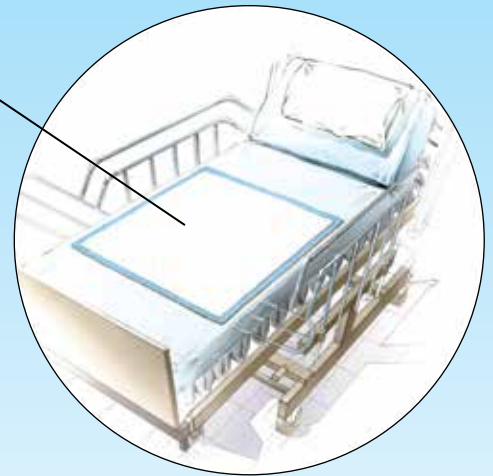

TENA[®] Air Flow Underpads

**SPECIALLY DESIGNED FOR USE
ON LOW AIR LOSS THERAPY BEDS**
Works in tandem with specialty beds
to maximize air circulation

NONWOVEN TOPSHEET
is gentle against the skin

**BREATHABLE
NONWOVEN BACKSHEET**
allows air to circulate for healthier skin
while protecting the mattress from
excessive soilage