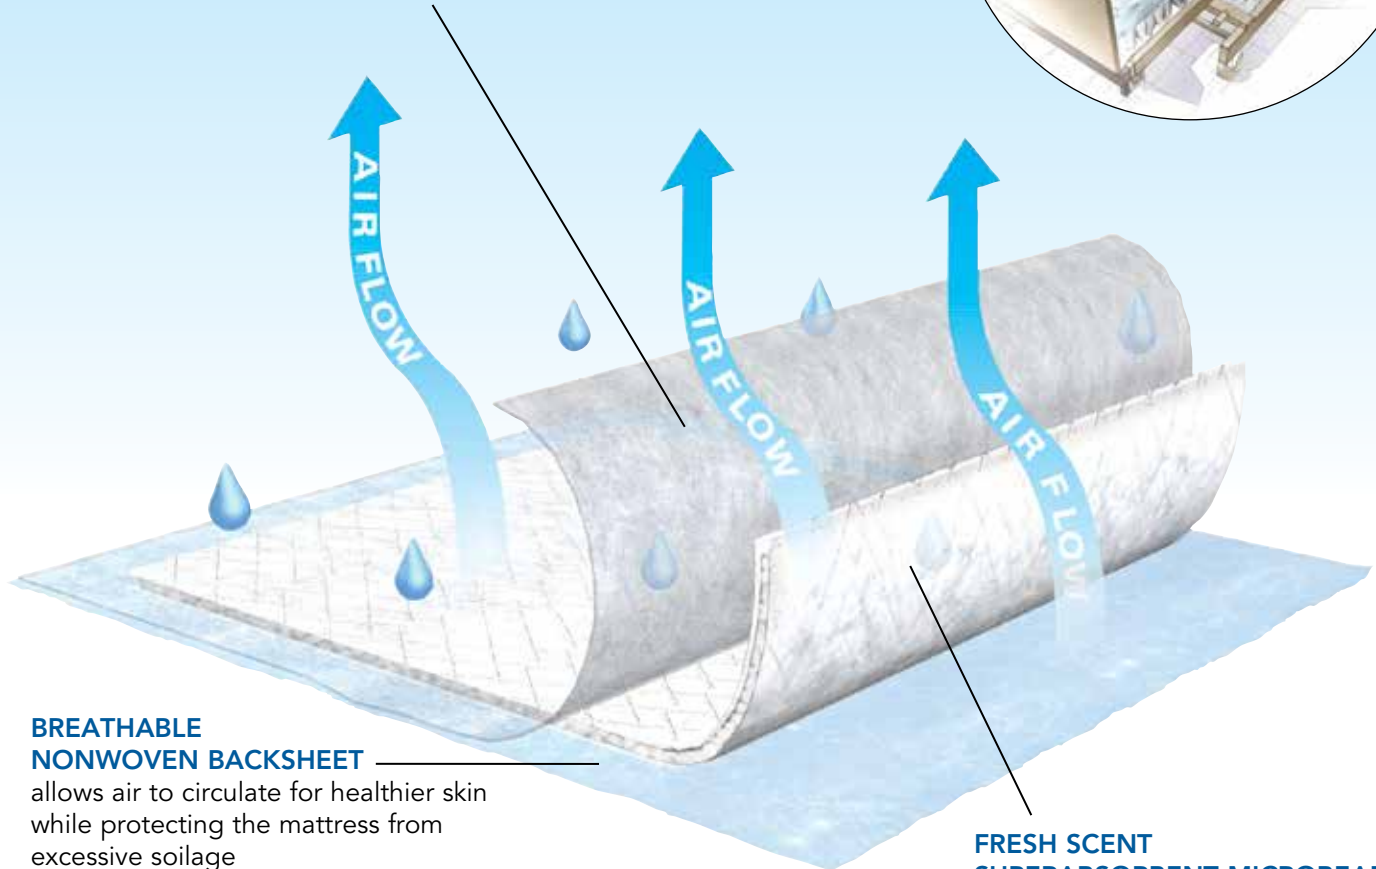

TENA[®] Air Flow Underpads

**SPECIALLY DESIGNED FOR USE
ON LOW AIR LOSS THERAPY BEDS**
Works in tandem with specialty beds
to maximize air circulation

NONWOVEN TOPSHEET
is gentle against the skin

**BREATHABLE
NONWOVEN BACKSHEET**
allows air to circulate for healthier skin
while protecting the mattress from
excessive soilage